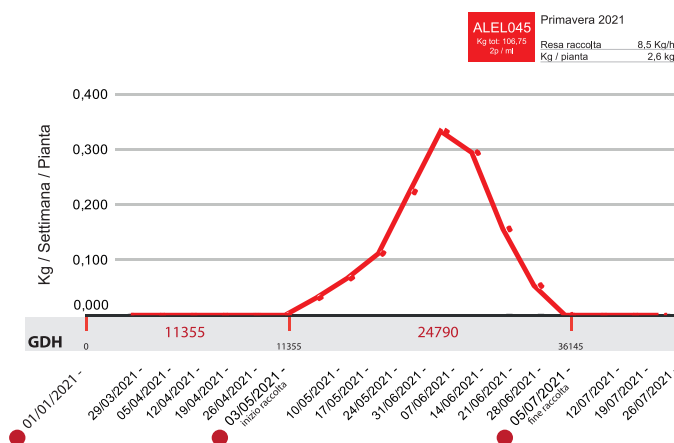

PRODUCTION CHARTS

New primocane variety of raspberry introduced in the *Easy* group, as it is extremely easy to pick.

Another peculiarity is the light and bright color, to which we owe the *Star* suffix, which is maintained even after the harvest.