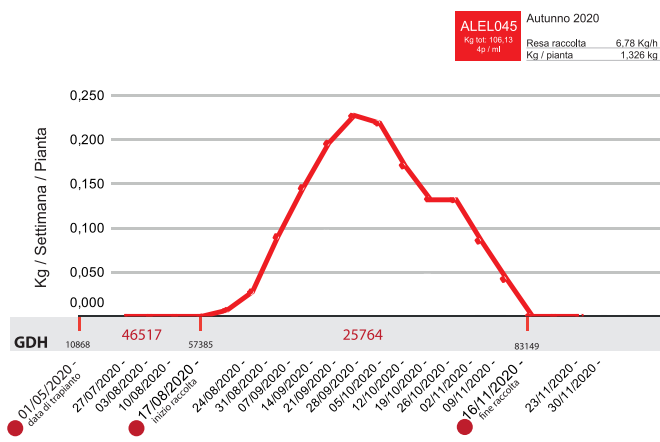

PRODUCTION CHARTS

New primocane variety of raspberry introduced in the *Easy* group, as it is extremely easy to pick.

Another peculiarity is the light and bright color, to which we owe the *Star* suffix, which is maintained even after the harvest.